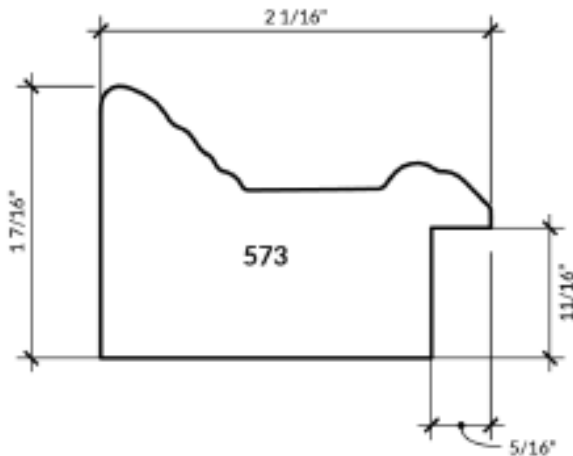

SPECIFICATION SHEET
ACADEMIE

ITEM NUMBER
573237

FINISH DESCRIPTION
Satin, Gesso, Leafed/Gilded

SUBSTRATE
Pine

STYLE
Classic

SILVER, 2 1/16", CASETTA

OVERALL SIZE
Height: 1 7/16"
Width: 2 1/16"
Rabbit Height: 11/16"